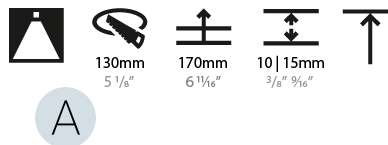

PHYSICAL

Shape: Round
Diameter (mm): 139
Diameter (in): 5 1/2
Height (mm): 151
Height (in): 5 15/16
Ceiling Thickness (mm): 10 / 12.5 / 15
Ceiling Thickness (in): 3/8 or 1/2 or 9/16
Min. Recessing Depth (mm): 170
Min. Recessing Depth (in): 6 11/16
Light Distribution: Downlight
Weight (kg): 0.921
Weight (lbs): 2.03
Fixture Finish: SSR / BKV / CWI / CRY / HAB / LAG / UFT / ITA / RUA / RUR / MIC / FTG / MYG / TWT / LOD / PUS / FRO / FUP / KIA / POP / BLS / SPG / MEY / GOH / GUM / CHC / COM / ABZ / JAG / OBR / MOS / ROR
Fixture Material: Aluminum Die Cast
Cut-out Measurements: 130mm / 5 1/8"

ELECTRICAL

Lamp Type: LED (Zhaga Standard)
Input Wattage (W): 13.2 / 16.5
Total Output Wattage (W): 12 / 14
Dimming: Tri-Mode (Non-Dimming and Phase Dimming (120Vac only) and 0-10V Dimming)
Driver Included: No
Driver Location: Recessed Housing
Driver Type: Constant Current - Universal
Driver Class: Class 2
Housing: See components
Input Voltage (V): 120 - 277
Constant Current (MA): 350

LED

Number of LEDs: 1
Color Temperature (°K): 2700 / 3000 / 3500 / 4000
Max. Delivered Lumen (lm): 870 / 970 / 1039 / 1060
Nominal Lumen (lm): 960 / 1070 / 1156 / 1180
CRI: >90 CRI
Efficiency (%): 0.905
Lamp Life (hrs): 50000

OPTICAL

Reflector°: 10

RATINGS AND CERTIFICATIONS

Certified By: Certified for North American Standards
IP rating: IP20