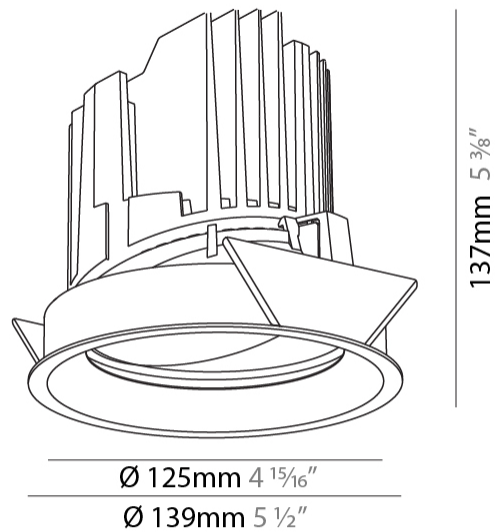

PHYSICAL

Shape: Round
Diameter (mm): 139
Diameter (in): 5 1/2
Height (mm): 137
Height (in): 5 3/8
Ceiling Thickness (mm): 10 / 12.5 / 15
Ceiling Thickness (in): 3/8 or 1/2 or 9/16
Min. Recessing Depth (mm): 150
Min. Recessing Depth (in): 5 7/8
Light Distribution: Adjustable / Downlight
Weight (kg): 0.805
Weight (lbs): 1.77
Fixture Finish: SSR / BKV / CWI / CRY / HAB / LAG / UFT / ITA / RUA / RUR / MIC / FTG / MYG / TWT / LOD / PUS / FRO / FUP / KIA / POP / BLS / SPG / MEY / GOH / GUM / CHC / COM / ABZ / JAG / OBR / MOS / ROR
Fixture Material: Aluminum Die Cast
Cut-out Measurements: 130mm / 5 1/8"

ELECTRICAL

Lamp Type: LED (Zhaga Standard)
Input Wattage (W): 13.2 / 16.5
Total Output Wattage (W): 12 / 14
Dimming: Tri-Mode (Non-Dimming and Phase Dimming (120Vac only) and 0-10V Dimming)
Driver Included: No
Driver Location: Recessed Housing
Driver Type: Constant Current - Universal
Driver Class: Class 2
Housing: See components
Input Voltage (V): 120 - 277
Constant Current (MA): 350

LED

Number of LEDs: 1
Color Temperature (°K): 2700 / 3000 / 3500 / 4000
Max. Delivered Lumen (lm): 870 / 970 / 1039 / 1060
Nominal Lumen (lm): 960 / 1070 / 1156 / 1180
CRI: >90 CRI
Efficiency (%): 0.905
Lamp Life (hrs): 50000

OPTICAL

Reflector°: 10
Optic°: Lens Pack - No Lens
Adjustability: Rotational 355°; Tilt 30°

RATINGS AND CERTIFICATIONS

Certified By: CSA Certified to UL and CSA Standards
IP rating: IP20