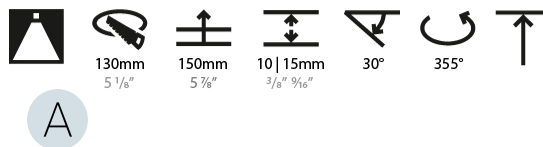

PHYSICAL

Shape: Round
Diameter (mm): 139
Diameter (in): 5 1/2
Height (mm): 137
Height (in): 5 3/8
Ceiling Thickness (mm): 10 / 12.5 / 15
Ceiling Thickness (in): 3/8 or 1/2 or 9/16
Min. Recessing Depth (mm): 150
Min. Recessing Depth (in): 5 7/8
Light Distribution: Adjustable / Downlight
Weight (kg): 0.805
Weight (lbs): 1.77
Fixture Finish: SSR / BKV / CWI / CRY / HAB / LAG / UFT / ITA / RUA / RUR / MIC / FTG / MYG / TWT / LOD / PUS / FRO / FUP / KIA / POP / BLS / SPG / MEY / GOH / GUM / CHC / COM / ABZ / JAG / OBR / MOS / ROR
Fixture Material: Aluminum Die Cast
Cut-out Measurements: 130mm / 5 1/8"

ELECTRICAL

Lamp Type: LED (Zhaga Standard)
Input Wattage (W): 13.2 / 16.5
Total Output Wattage (W): 12 / 14
Dimming: Tri-Mode (Non-Dimming and Phase Dimming (120Vac only) and 0-10V Dimming)
Driver Included: No
Driver Location: Recessed Housing
Driver Type: Constant Current - Universal
Driver Class: Class 2
Housing: See components
Input Voltage (V): 120 - 277
Constant Current (MA): 350

LED

Number of LEDs: 1
Color Temperature (°K): 2700 / 3000 / 3500 / 4000
Max. Delivered Lumen (lm): 870 / 970 / 1039 / 1060
Nominal Lumen (lm): 960 / 1070 / 1156 / 1180
CRI: >90 CRI
Efficiency (%): 0.905
Lamp Life (hrs): 50000

OPTICAL

Reflector°: 10
Optic°: Lens Pack - No Lens
Adjustability: Rotational 355°; Tilt 30°

RATINGS AND CERTIFICATIONS

Certified By: CSA Certified to UL and CSA Standards
IP rating: IP20